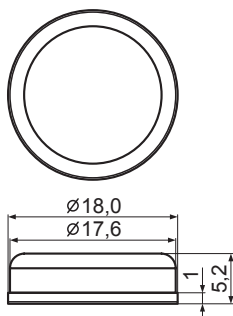

Ножки приборные (Тайвань)

RF серия:

ножки приборные с двусторонней клеящей лентой

Код товара	Марка	Размеры, мм		
		A	B	C
13386	RF-003	10,0	9,5	4,2
20351	RF11-3.2A	11,3	10,7	3,2
20349	RF6-5	6,0	5,0	5,0
20352	RF11-5	11,0	9,6	5,0
13391	RF-005	13,0	11,4	5,0
13395	RF20-5	19,8	18,0	5,0
13397	RF-007	19,0	17,0	7,2
13396	RF-008	20,0	19,0	6,0
20353	RF24-8	24,0	20,0	8,0
13379	RF-009	10,8	10,2	3,0
13392	RF-011	11,0	10,5	5,0
13393	RF-015	12,0	11,2	5,1
13384	RF-019	12,0	9,5	4,0
13383	RF-019A	12,7	10,0	3,8
13387	RF-020	19,0	15,8	4,2
35181	RF-020(T)	19,0	15,8	4,2
35181	RF12-27A	11,7	10,6	2,9
20348	RF-030	10,0	9,5	8,0
49516	RF-032	12,7	11,5	4,0
49515	RF-039	11,9	11,2	6,4

SF (AxB) серия:

ножки приборные с двусторонней клеящей лентой