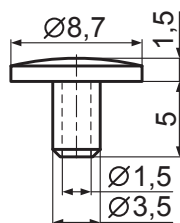

Ножки приборные (Тайвань)

TF-0411:

ножка приборная с защелкой в шасси

Материал: силиконовая резина
Класс огнестойкости: 94HB
Цвет: черный, серый (G)

Код товара	Марка	Упаковка, шт.
120678	TF-0411	1000
120690	TF-0411(G)	1000

TF-546EP:

ножка приборная с защелкой в шасси

Материал: EPDM (этилен-пропиленовый каучук)
Цвет: черный

Код товара	Марка	Упаковка, шт.
120682	TF-546EP	1000

TF-283:

ножка приборная

Материал: резина
Цвет: черный

Код товара	Марка	Упаковка, шт.
120679	TF-283	1000

TF-561IV0:

ножка приборная с защелкой в шасси

Материал: силиконовая резина
Класс огнестойкости: 94V-0
Цвет: черный, белый (W)

Код товара	Марка	Упаковка, шт.
120683	TF-561IV0	1000

TF-356:

ножка приборная

Материал: TPR (термопластичная резина)
Цвет: серый

Код товара	Марка	Упаковка, шт.
120680	TF-356	1000

TF-605:

ножка приборная

Материал: резина
Цвет: черный, белый (W)

Код товара	Марка	Упаковка, шт.
120684	TF-605	1000
120691	TF-605(W)	1000

TF-448:

ножка приборная

Материал: резина
Цвет: черный

Код товара	Марка	Упаковка, шт.
120681	TF-448	500

TF201113:

ножка приборная с двусторонней клеящей лентой

Материал: резина
Цвет: черный

Код товара	Марка	Упаковка, шт.
20558	TF201113	1000