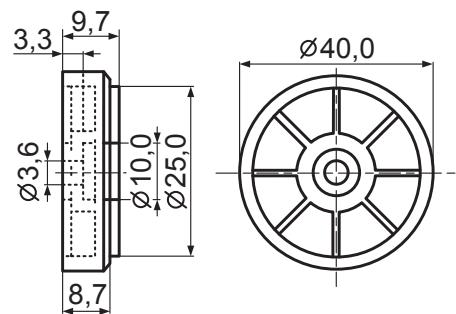

Код товара	Марка	Подкладка	Отделка
20338	FFK-2	этиленвинилацетат	-
20771	FFK-2P	PORON	-
20772	FFK-2(RU)	резина	-
120701	FFK-4P	PORON	матовость