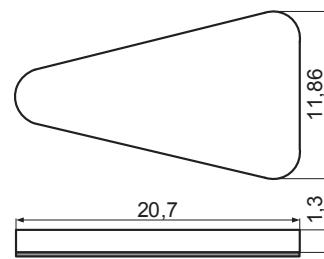

Материал: резина
Цвет: черный

Код товара	Марка	Упаковка, шт.
20558	TF201113	1000