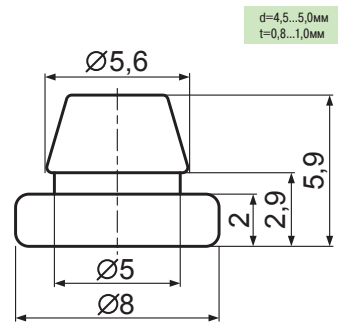

TNF-7:

ножка приборная с защелкой в шасси

Код товара	Марка	Упаковка, шт.
49489	TNF-7	2000