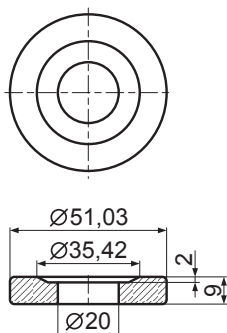

Ножки приборные (Тайвань)

TF-0411:

ножка приборная с защелкой в шасси

Материал: силиконовая резина
Класс огнестойкости: 94HB
Цвет: черный, серый (G)

Код товара	Марка	Упаковка, шт.
120678	TF-0411	1000
120690	TF-0411(G)	1000

TF-546EP:

ножка приборная с защелкой в шасси

Материал: EPDM (этилен-пропиленовый каучук)
Цвет: черный

Код товара	Марка	Упаковка, шт.
120682	TF-546EP	1000

TF-283:

ножка приборная

Материал: резина
Цвет: черный

Код товара	Марка	Упаковка, шт.
120679	TF-283	1000

TF-561IV0:

ножка приборная с защелкой в шасси

Материал: силиконовая резина
Класс огнестойкости: 94V-0
Цвет: черный, белый (W)

Код товара	Марка	Упаковка, шт.
120683	TF-561IV0	1000

TF-356:

ножка приборная

Материал: TPR (термопластичная резина)
Цвет: серый

Код товара	Марка	Упаковка, шт.
120680	TF-356	1000

TF-605:

ножка приборная

Материал: резина
Цвет: черный, белый (W)

Код товара	Марка	Упаковка, шт.
120684	TF-605	1000
120691	TF-605(W)	1000

TF-448:

ножка приборная

Материал: резина
Цвет: черный

Код товара	Марка	Упаковка, шт.
120681	TF-448	500

TF201113:

ножка приборная с двусторонней клеящей лентой

Материал: резина
Цвет: черный

Код товара	Марка	Упаковка, шт.
20558	TF201113	1000