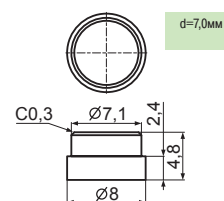

TF-017:

ножка приборная

Код товара	Марка	Упаковка, шт.
16166	TF-017	1000