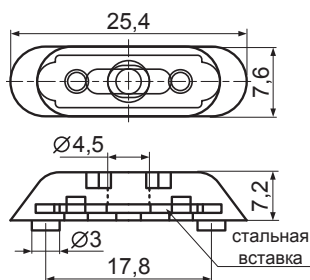

Материал: TPR (термопластичная резина)
Цвет: серый

Код товара	Марка	Упаковка, шт.
120680	TF-356	1000