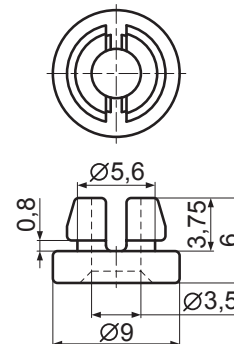

Ножки приборные (Тайвань)

TF-0411:

ножка приборная с защелкой в шасси

Материал: силиконовая резина
Класс огнестойкости: 94HB
Цвет: черный, серый (G)

Код товара	Марка	Упаковка, шт.
120678	TF-0411	1000
120690	TF-0411(G)	1000

TF-546EP:

ножка приборная с защелкой в шасси

Материал: EPDM (этилен-пропиленовый каучук)
Цвет: черный

Код товара	Марка	Упаковка, шт.
120682	TF-546EP	1000

TF-283:

ножка приборная

Материал: резина
Цвет: черный

Код товара	Марка	Упаковка, шт.
120679	TF-283	1000

TF-561IV0:

ножка приборная с защелкой в шасси

Материал: силиконовая резина
Класс огнестойкости: 94V-0
Цвет: черный, белый (W)

Код товара	Марка	Упаковка, шт.
120683	TF-561IV0	1000

TF-356:

ножка приборная

Материал: TPR (термопластичная резина)
Цвет: серый

Код товара	Марка	Упаковка, шт.
120680	TF-356	1000

TF-605:

ножка приборная

Материал: резина
Цвет: черный, белый (W)

Код товара	Марка	Упаковка, шт.
120684	TF-605	1000
120691	TF-605(W)	1000

TF-448:

ножка приборная

Материал: резина
Цвет: черный

Код товара	Марка	Упаковка, шт.
120681	TF-448	500

TF201113:

ножка приборная с двусторонней клеящей лентой

Материал: резина
Цвет: черный

Код товара	Марка	Упаковка, шт.
20558	TF201113	1000