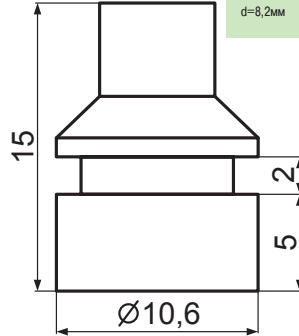

TNF-2:

ножка приборная с защелкой в шасси

Код товара	Марка	Упаковка, шт.
16186	TNF-2	1000