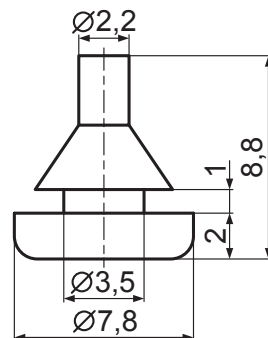

Ножки приборные (Тайвань)

TF-0411:

ножка приборная с защелкой в шасси

Материал: силиконовая резина
Класс огнестойкости: 94HB
Цвет: черный, серый (G)

Код товара	Марка	Упаковка, шт.
120678	TF-0411	1000
120690	TF-0411(G)	1000

TF-546EP:

ножка приборная с защелкой в шасси

Материал: EPDM (этилен-пропиленовый каучук)
Цвет: черный

Код товара	Марка	Упаковка, шт.
120682	TF-546EP	1000

TF-283:

ножка приборная

Материал: резина
Цвет: черный

Код товара	Марка	Упаковка, шт.
120679	TF-283	1000

TF-561IV0:

ножка приборная с защелкой в шасси

Материал: силиконовая резина
Класс огнестойкости: 94V-0
Цвет: черный, белый (W)

Код товара	Марка	Упаковка, шт.
120683	TF-561IV0	1000

TF-356:

ножка приборная

Материал: TPR (термопластичная резина)
Цвет: серый

Код товара	Марка	Упаковка, шт.
120680	TF-356	1000

TF-605:

ножка приборная

Материал: резина
Цвет: черный, белый (W)

Код товара	Марка	Упаковка, шт.
120684	TF-605	1000
120691	TF-605(W)	1000

TF-448:

ножка приборная

Материал: резина
Цвет: черный

Код товара	Марка	Упаковка, шт.
120681	TF-448	500

TF201113:

ножка приборная с двусторонней клеящей лентой

Материал: резина
Цвет: черный

Код товара	Марка	Упаковка, шт.
20558	TF201113	1000