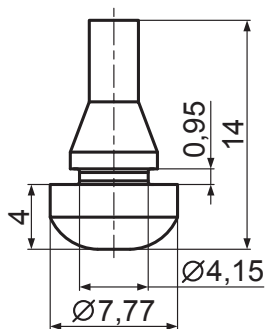

Ножки приборные (Тайвань)

TF-0411:

ножка приборная с защелкой в шасси

Материал: силиконовая резина
Класс огнестойкости: 94HB
Цвет: черный, серый (G)

Код товара	Марка	Упаковка, шт.
120678	TF-0411	1000
120690	TF-0411(G)	1000

TF-546EP:

ножка приборная с защелкой в шасси

Материал: EPDM (этилен-пропиленовый каучук)
Цвет: черный

Код товара	Марка	Упаковка, шт.
120682	TF-546EP	1000

TF-283:

ножка приборная

Материал: резина
Цвет: черный

Код товара	Марка	Упаковка, шт.
120679	TF-283	1000

TF-561IV0:

ножка приборная с защелкой в шасси

Материал: силиконовая резина
Класс огнестойкости: 94V-0
Цвет: черный, белый (W)

Код товара	Марка	Упаковка, шт.
120683	TF-561IV0	1000

TF-356:

ножка приборная

Материал: TPR (термопластичная резина)
Цвет: серый

Код товара	Марка	Упаковка, шт.
120680	TF-356	1000

TF-605:

ножка приборная

Материал: резина
Цвет: черный, белый (W)

Код товара	Марка	Упаковка, шт.
120684	TF-605	1000
120691	TF-605(W)	1000

TF-448:

ножка приборная

Материал: резина
Цвет: черный

Код товара	Марка	Упаковка, шт.
120681	TF-448	500

TF201113:

ножка приборная с двусторонней клеящей лентой

Материал: резина
Цвет: черный

Код товара	Марка	Упаковка, шт.
20558	TF201113	1000