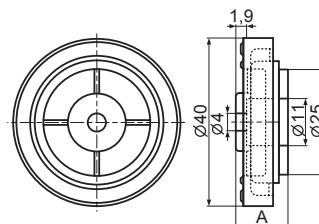

Код товара	Марка	Размер А, мм	Подкладка	Отделка
20862	RA-40	12	этиленвинилацетат	золочение
20863	RA-40(RU)	11	резина	золочение
49498	RA-40(S)	12	этиленвинилацетат	серебрение
49499	RA-40S(RU)	11	резина	серебрение
49509	RA-40(K)	12	этиленвинилацетат	цвет шампанского